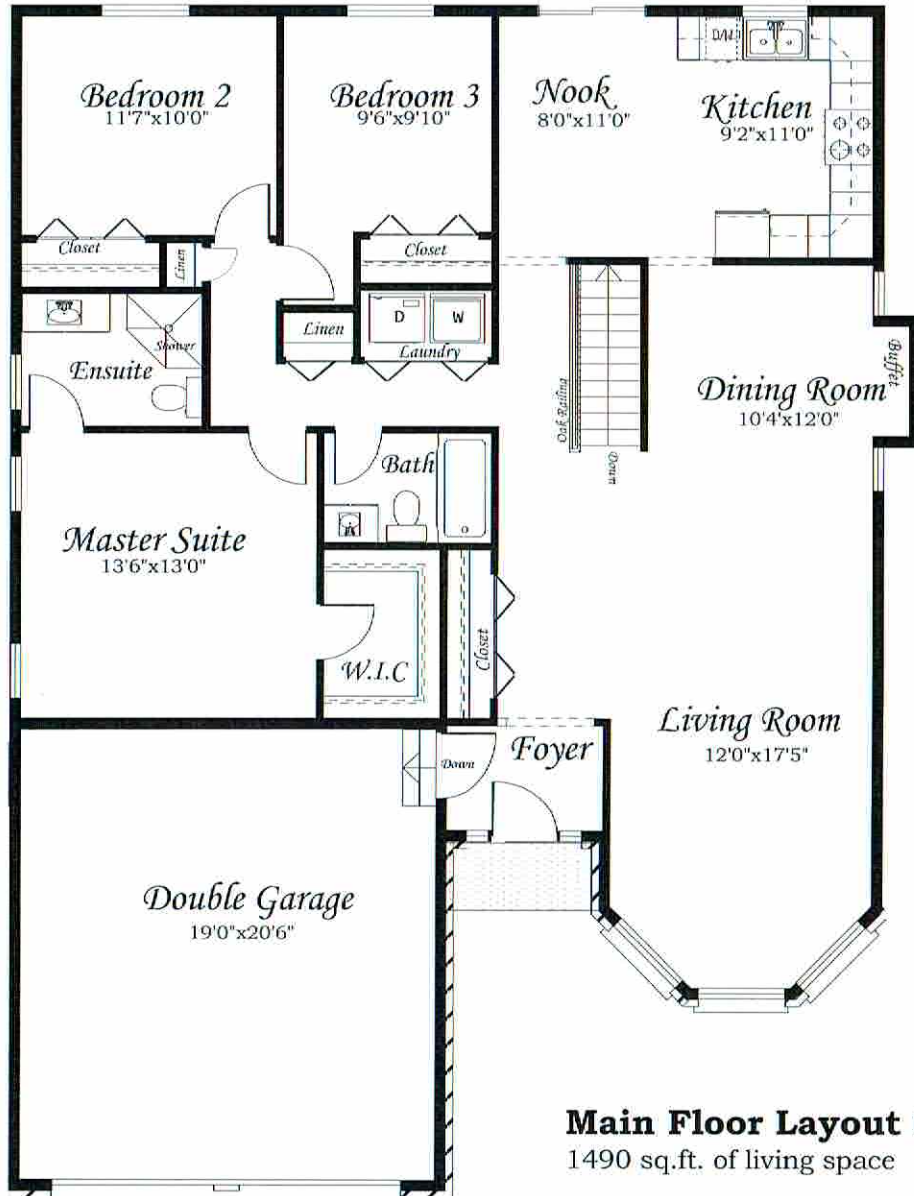

THE QUEEN

PERTHMORE
— DEVELOPMENT CO. LTD. —

THE QUEEN

Main Floor Layout Plan
1490 sq.ft. of living space

Illustrations are artist concepts, all measurements are approximate and are subject to change without notice