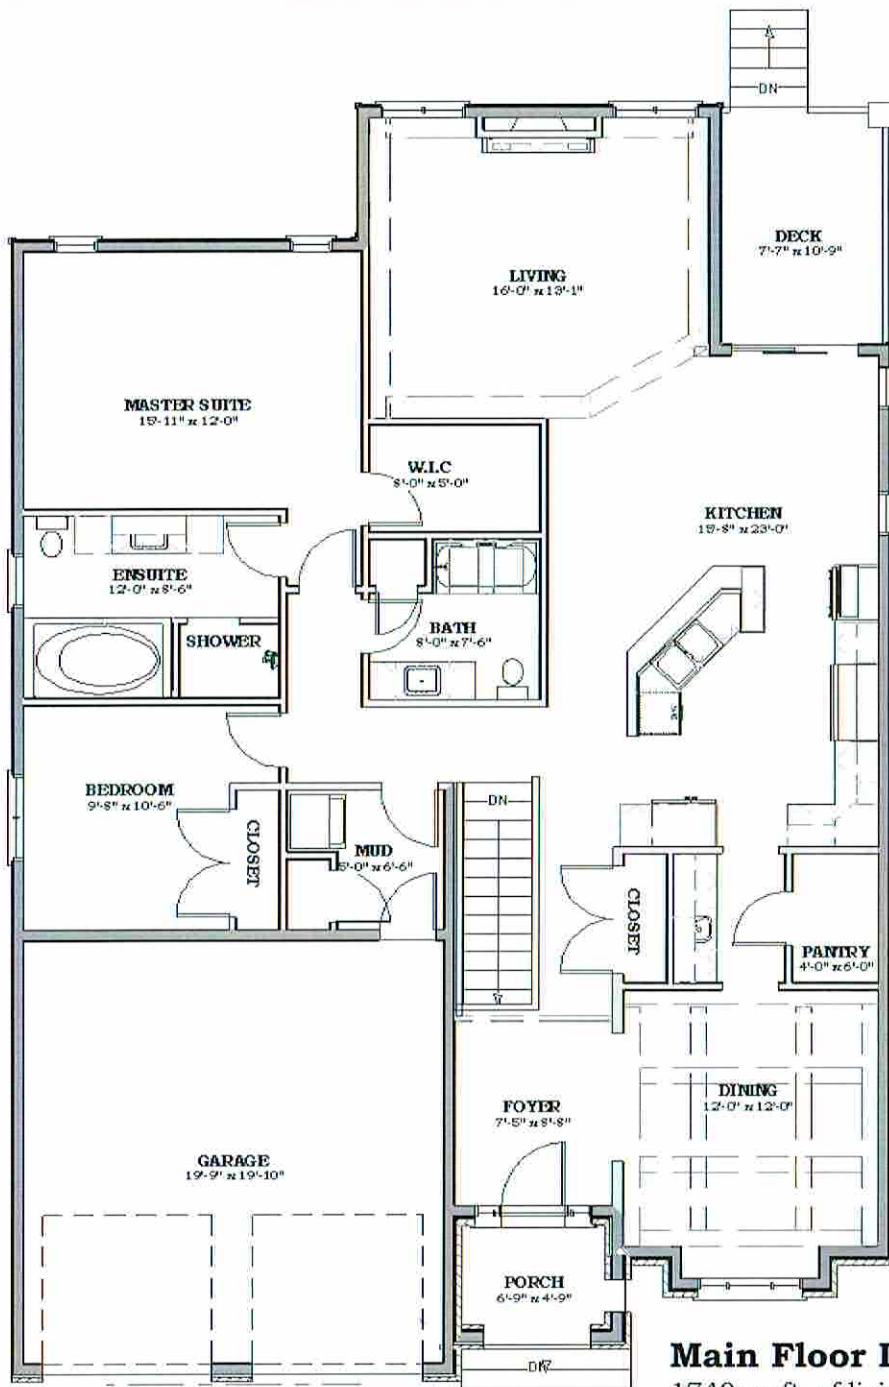

THE NEWPORT

PERTHMORE
— DEVELOPMENT CO. LTD. —

THE NEWPORT

Main Floor Layout Plan

1740 sq.ft. of living space

Unfinished Basement

Illustrations are artist concepts, all measurements are approximate and are subject to change without notice