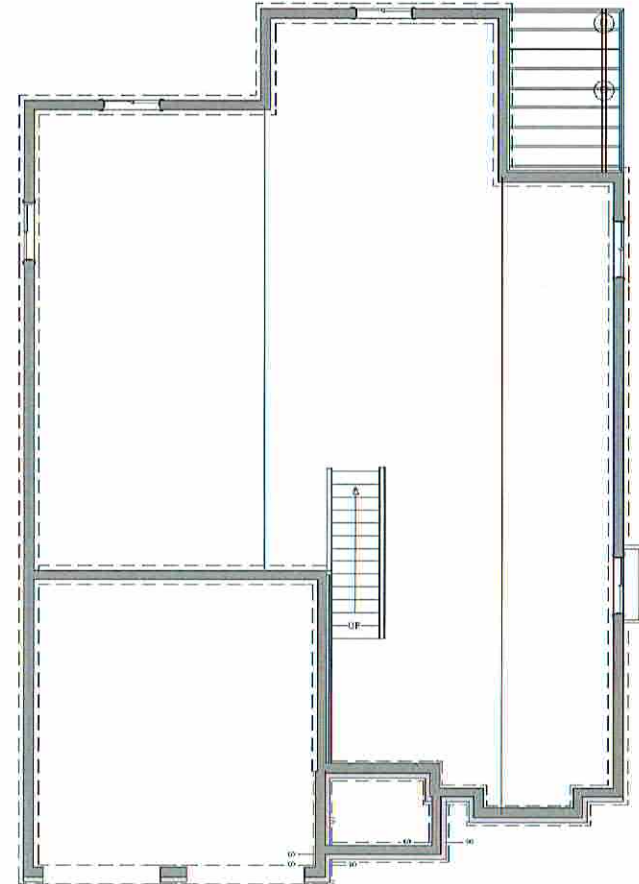

THE NEWPORT

PERTHMORE
— DEVELOPMENT CO. LTD. —

THE NEWPORT

Main Floor Layout Plan

1740 sq.ft. of living space

Unfinished Basement

Illustrations are artist concepts, all measurements are approximate and are subject to change without notice