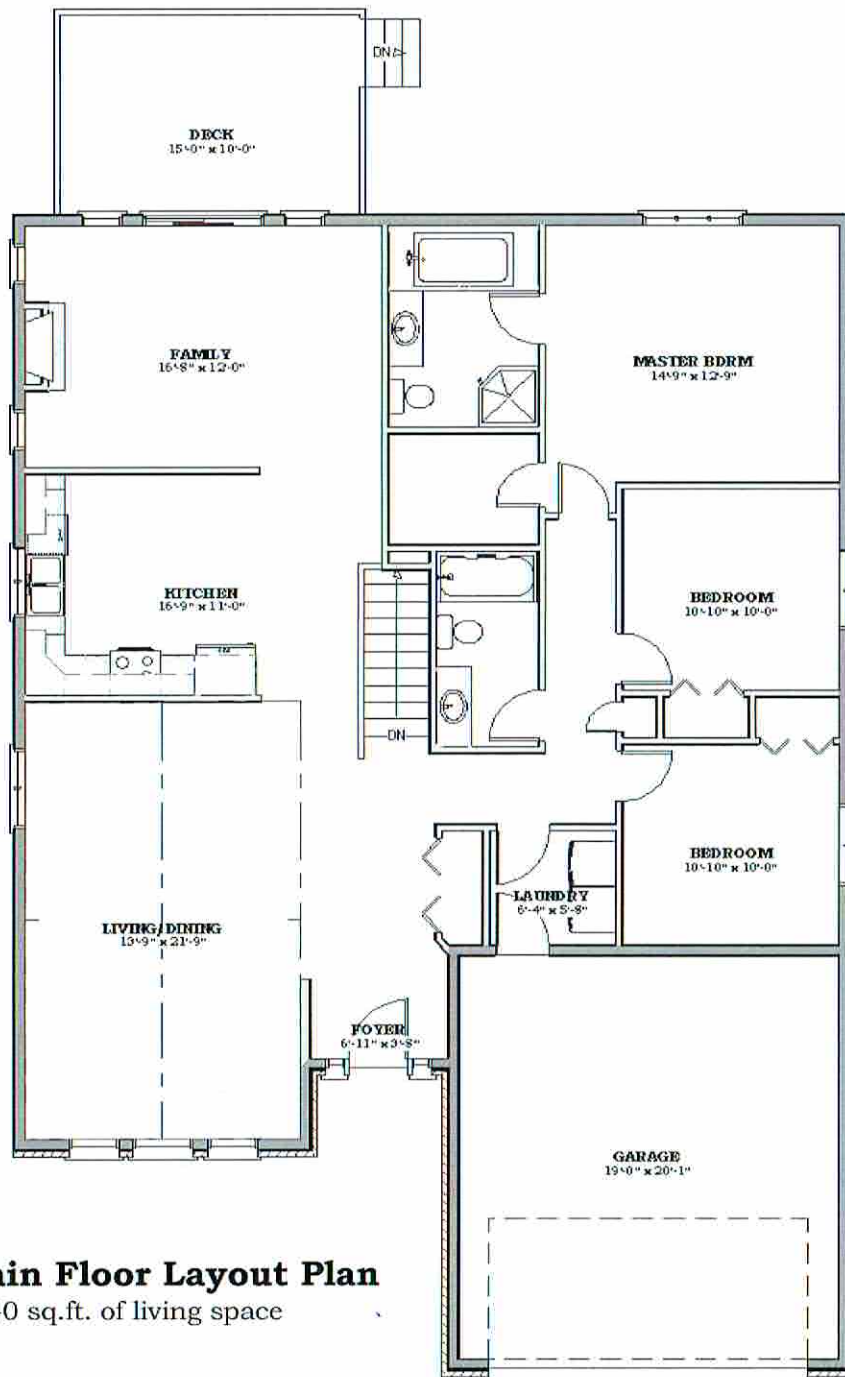

THE MONARCH

PERTHMORE
— DEVELOPMENT CO. LTD. —

THE MONARCH

Main Floor Layout Plan
1740 sq.ft. of living space

Unfinished Basement

Illustrations are artist concepts, all measurements are approximate and are subject to change without notice