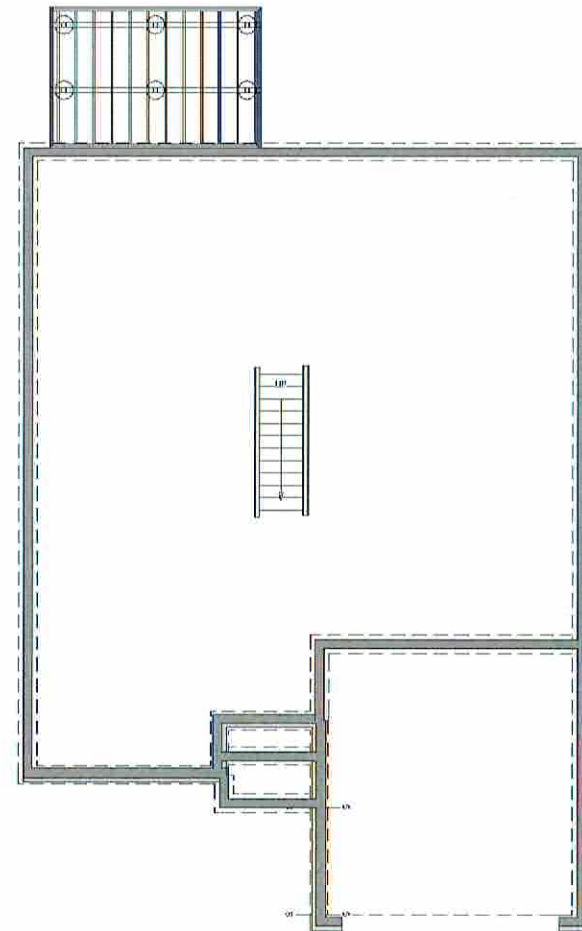

THE MONARCH

PERTHMORE
— DEVELOPMENT CO. LTD. —

THE MONARCH

Main Floor Layout Plan
1740 sq.ft. of living space

Unfinished Basement

Illustrations are artist concepts, all measurements are approximate and are subject to change without notice