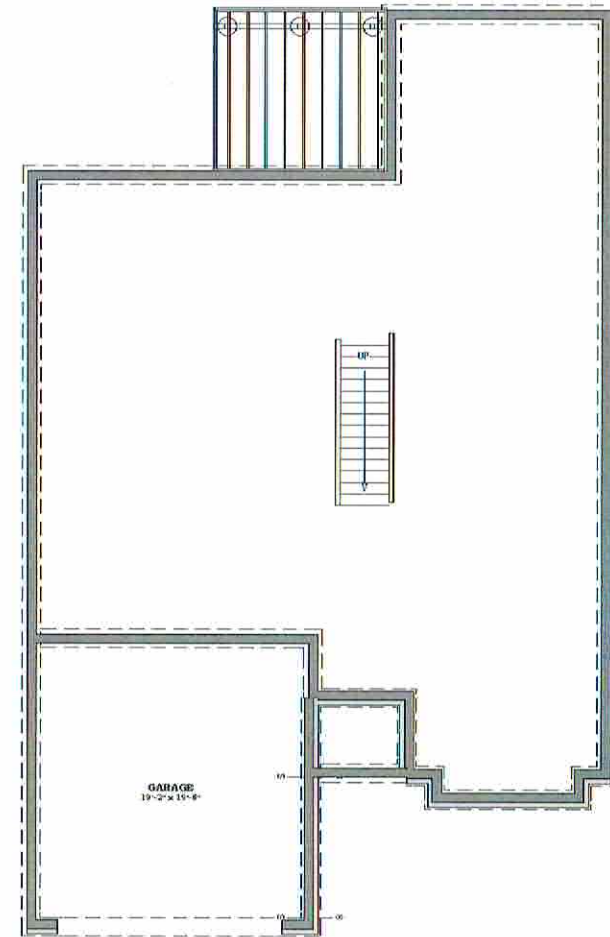

THE HERITAGE

PERTHMORE
— DEVELOPMENT CO. LTD. —

THE HERITAGE

Main Floor Layout Plan

1792 sq.ft. of living space

Unfinished Basement

Illustrations are artist concepts, all measurements are approximate and are subject to change without notice