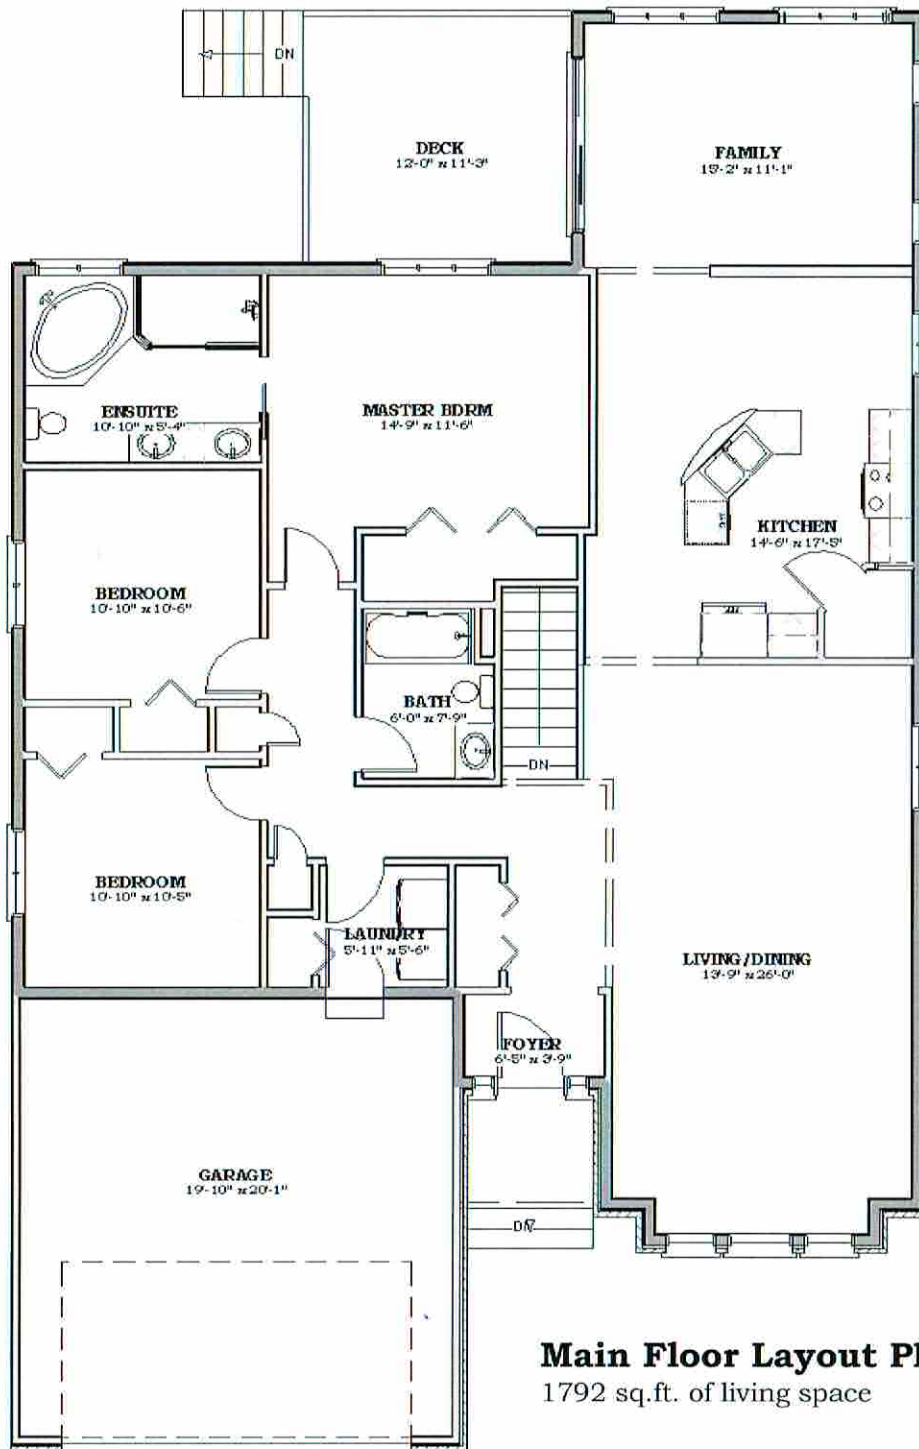

THE HERITAGE

PERTHMORE
— DEVELOPMENT CO. LTD. —

THE HERITAGE

Main Floor Layout Plan

1792 sq.ft. of living space

Unfinished Basement

Illustrations are artist concepts, all measurements are approximate and are subject to change without notice